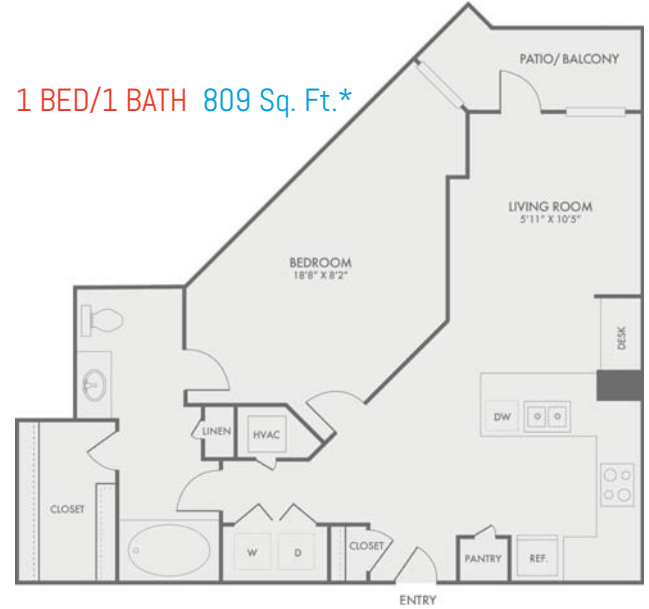

*Available in select homes

THE CIVIC AT FRISCO SQUARE

5720 Frisco Square Blvd.

Frisco, TX 75034

P 214.618.8530

F 214.618.8535

MYCIVICATFRISCO SQUARE.COM

S1 Studio 843 Sq. Ft.*

S5 Studio 843 Sq. Ft.*

A1 1 BED/1 BATH 677 Sq. Ft.*

A5 1 BED/1 BATH 809 Sq. Ft.*

B1 2 BED/2 BATH 1,070 Sq. Ft.*

B9 2 BED/2 BATH/STUDY 1,473 Sq. Ft.*

*All dimensions and Measurements are approximate.