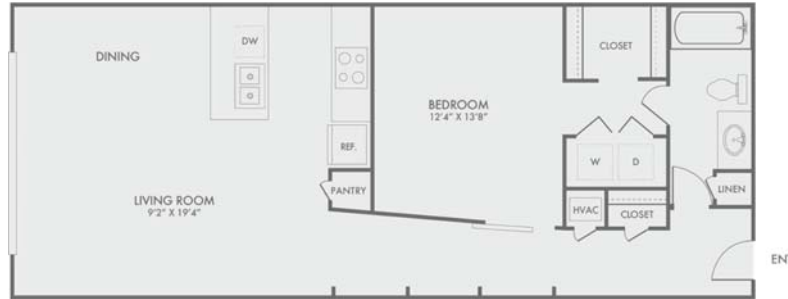

S5 Studio 843 Sq. Ft.*

A1 1 BED/1 BATH 677 Sq. Ft.*

A5 1 BED/1 BATH 809 Sq. Ft.*

B1 2 BED/2 BATH 1,070 Sq. Ft.*

B9 2 BED/2 BATH/STUDY 1,473 Sq. Ft.*

*All dimensions and Measurements are approximate.